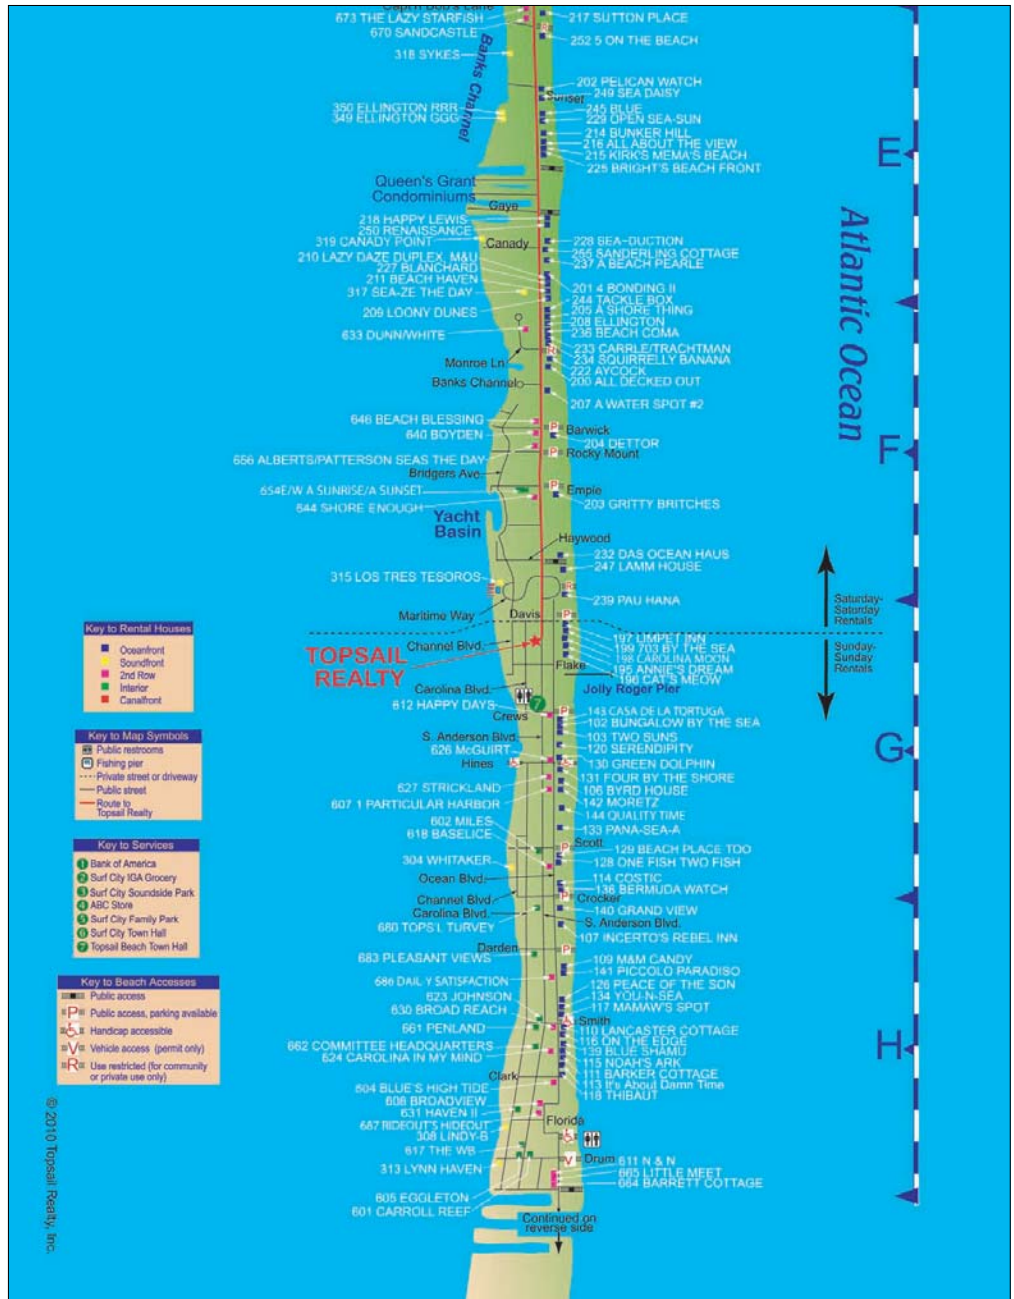

# House Location Guide

to southern Surf City and Topsail Beach

- Key to Rental Houses**
- Oceanfront
  - Soundfront
  - 2nd Row
  - Interior
  - Canalfront
- Key to Map Symbols**
- Public restrooms
  - Fishing pier
  - Private street or driveway
  - Public street
  - Route to Topsail Realty
- Key to Services**
- Bank of America
  - Surf City USA Grocery
  - Surf City Soundside Park
  - ABC Store
  - Surf City Family Park
  - Surf City Town Hall
  - Topsail Beach Town Hall
- Key to Beach Accesses**
- Public access
  - Public access, parking available
  - Handicap accessible
  - Vehicle access (permit only)
  - Use restricted (for community or private use only)

© 2010 Topsail Realty, Inc.

Continued on reverse side

# House Location Guide

for southern Topsail Beach

## How To Find Us